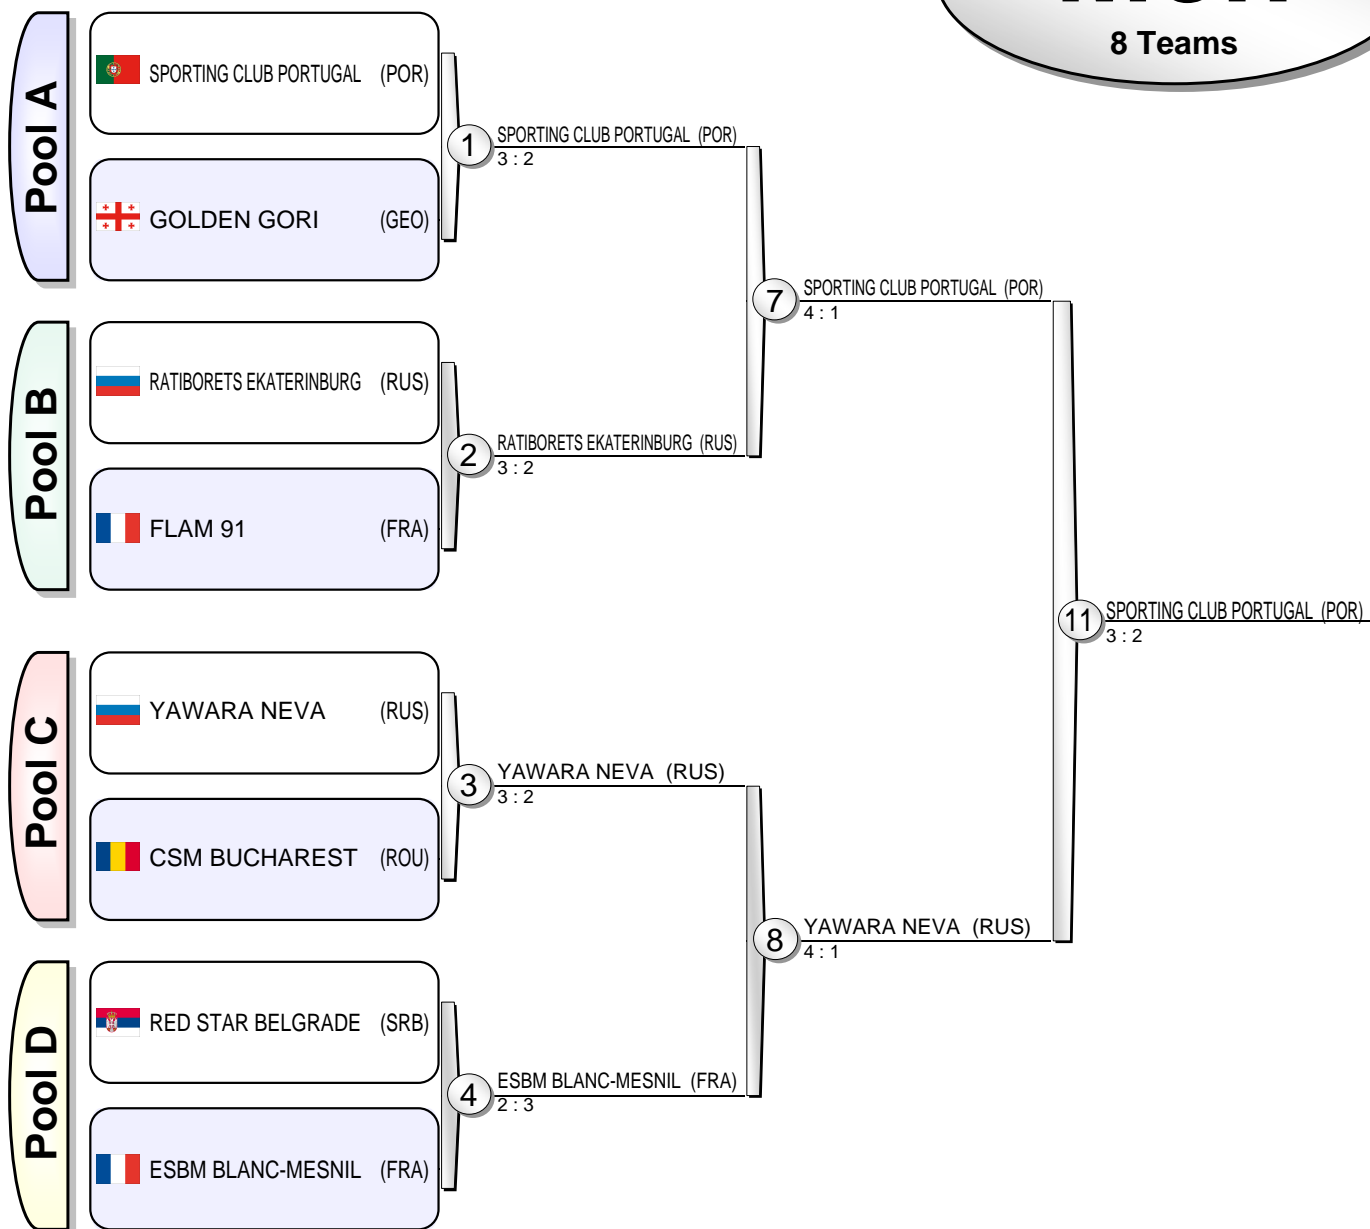

ECC Champions League

Odivelas (POR), 16 Nov 2019

Men

8 Teams

Results

- SPORTING CLUB PORTUGAL (POR)
- YAWARA NEVA (RUS)
- GOLDEN GORI (GEO)
- RED STAR BELGRADE (SRB)
- ESBM BLANC-MESNIL (FRA)
- RATIBORETS EKATERINBURG (RUS)
- FLAM 91 (FRA)
- CSM BUCHAREST (ROU)