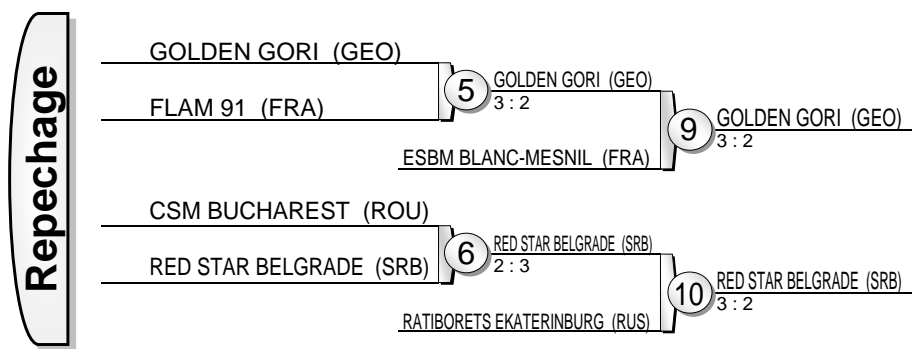

ECC Champions League

Odivelas (POR), 16 Nov 2019

Men

8 Teams

Results

- SPORTING CLUB PORTUGAL (POR)
- YAWARA NEVA (RUS)
- GOLDEN GORI (GEO)
- RED STAR BELGRADE (SRB)
- ESBM BLANC-MESNIL (FRA)
- RATIBORETS EKATERINBURG (RUS)
- FLAM 91 (FRA)
- CSM BUCHAREST (ROU)