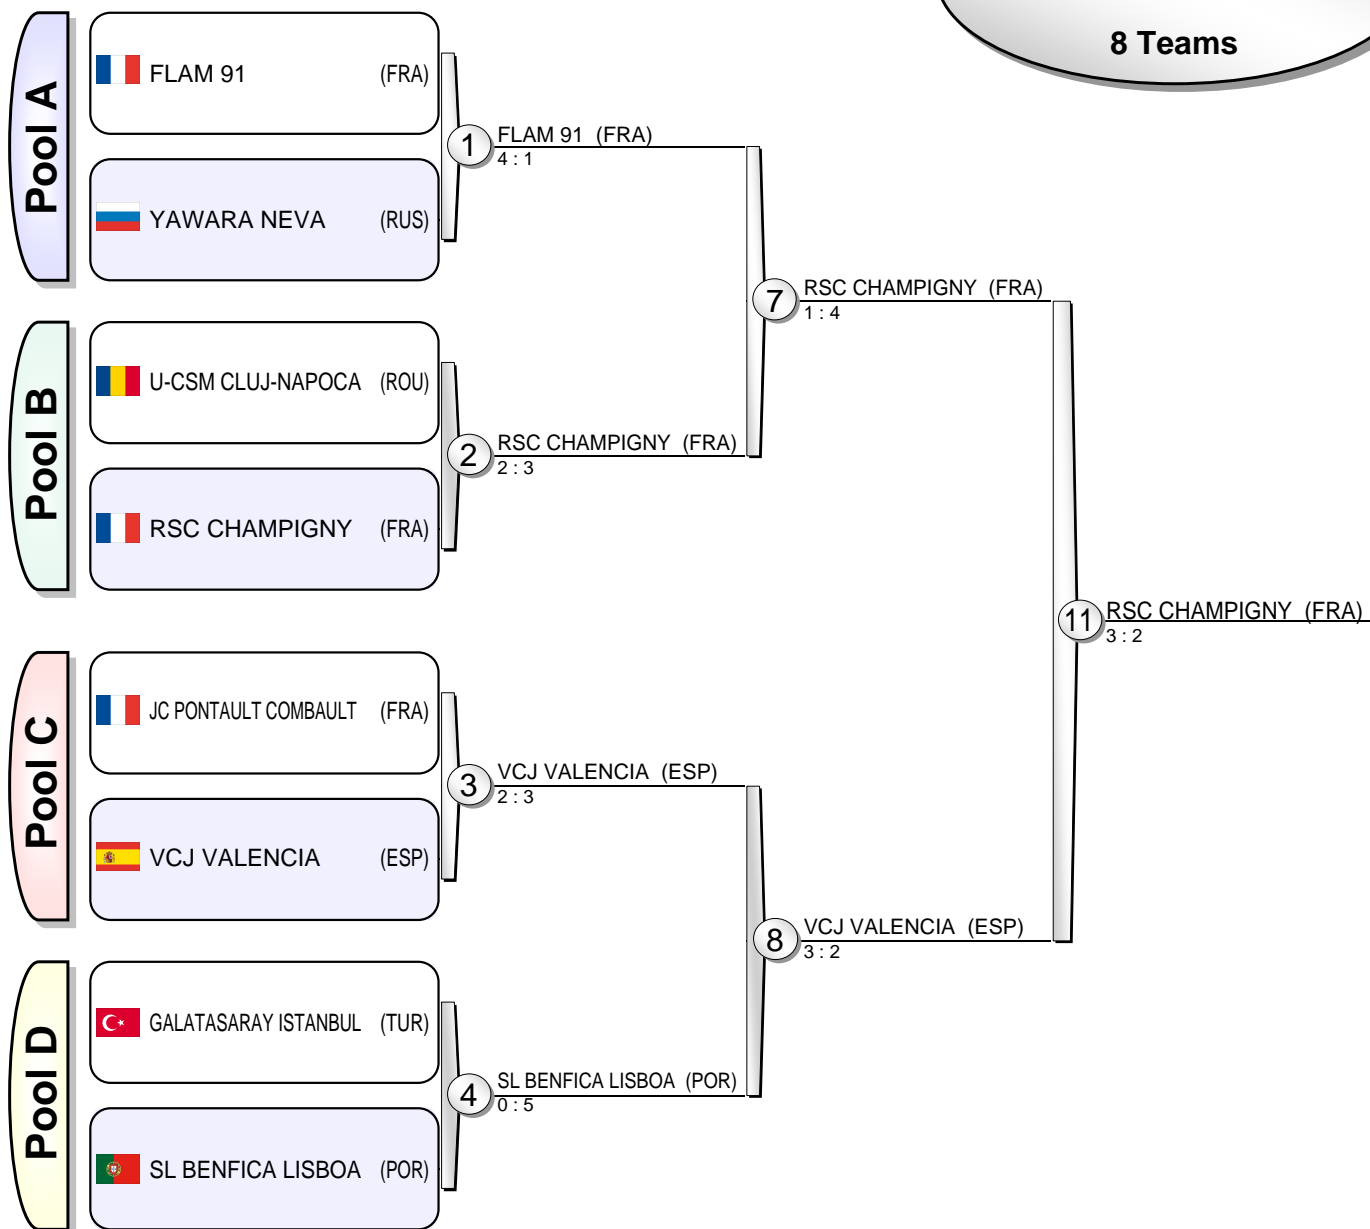

ECC Champions League

Odivelas (POR), 16 Nov 2019

Women

8 Teams

Results

1. RSC CHAMPIGNY (FRA)
2. VCJ VALENCIA (ESP)
3. U-CSM CLUJ-NAPOCA (ROU)
3. GALATASARAY ISTANBUL (TUR)
5. SL BENFICA LISBOA (POR)
5. FLAM 91 (FRA)
7. YAWARA NEVA (RUS)
7. JC PONTAULT COMBAULT (FRA)